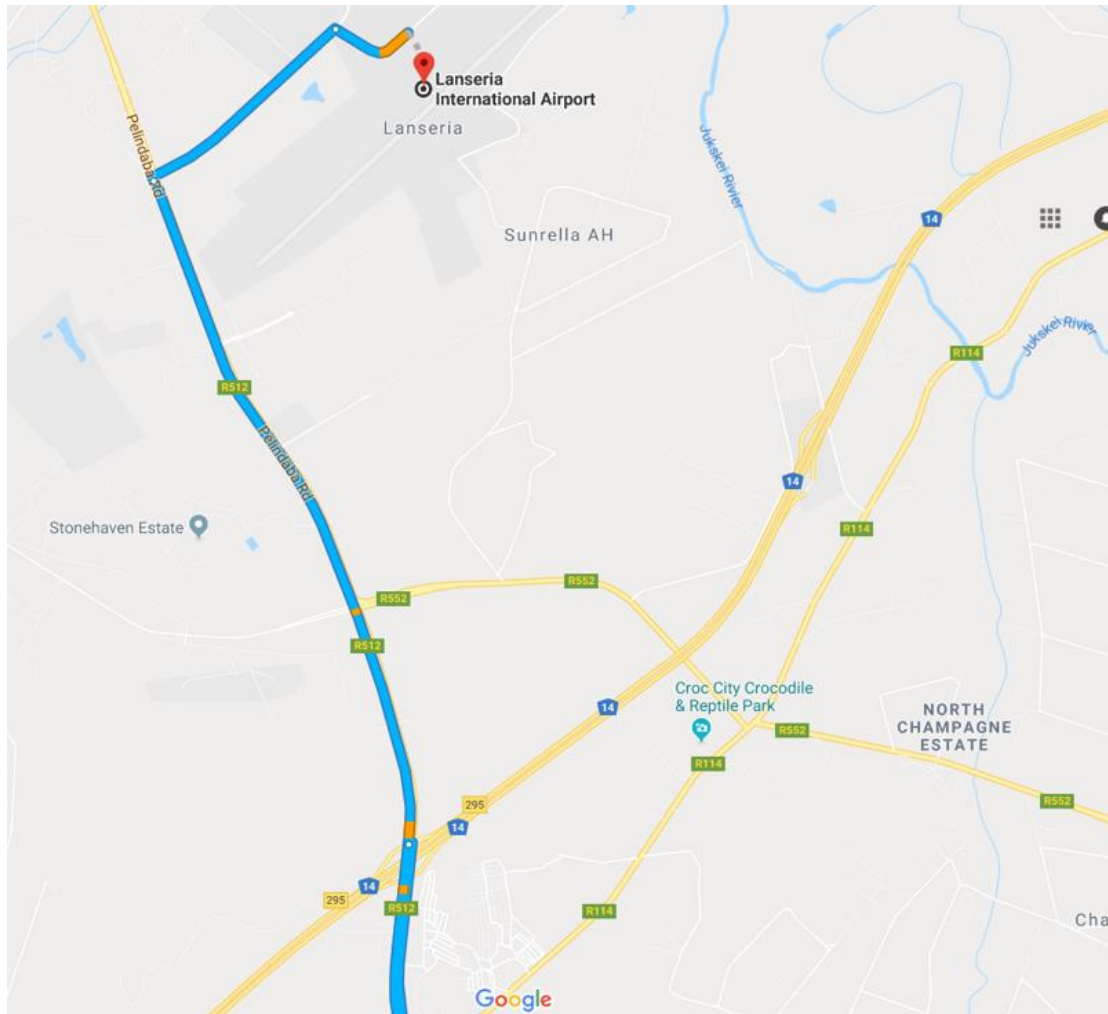

BidAir Cargo Lanseria

Tel: +27 11 659 1575